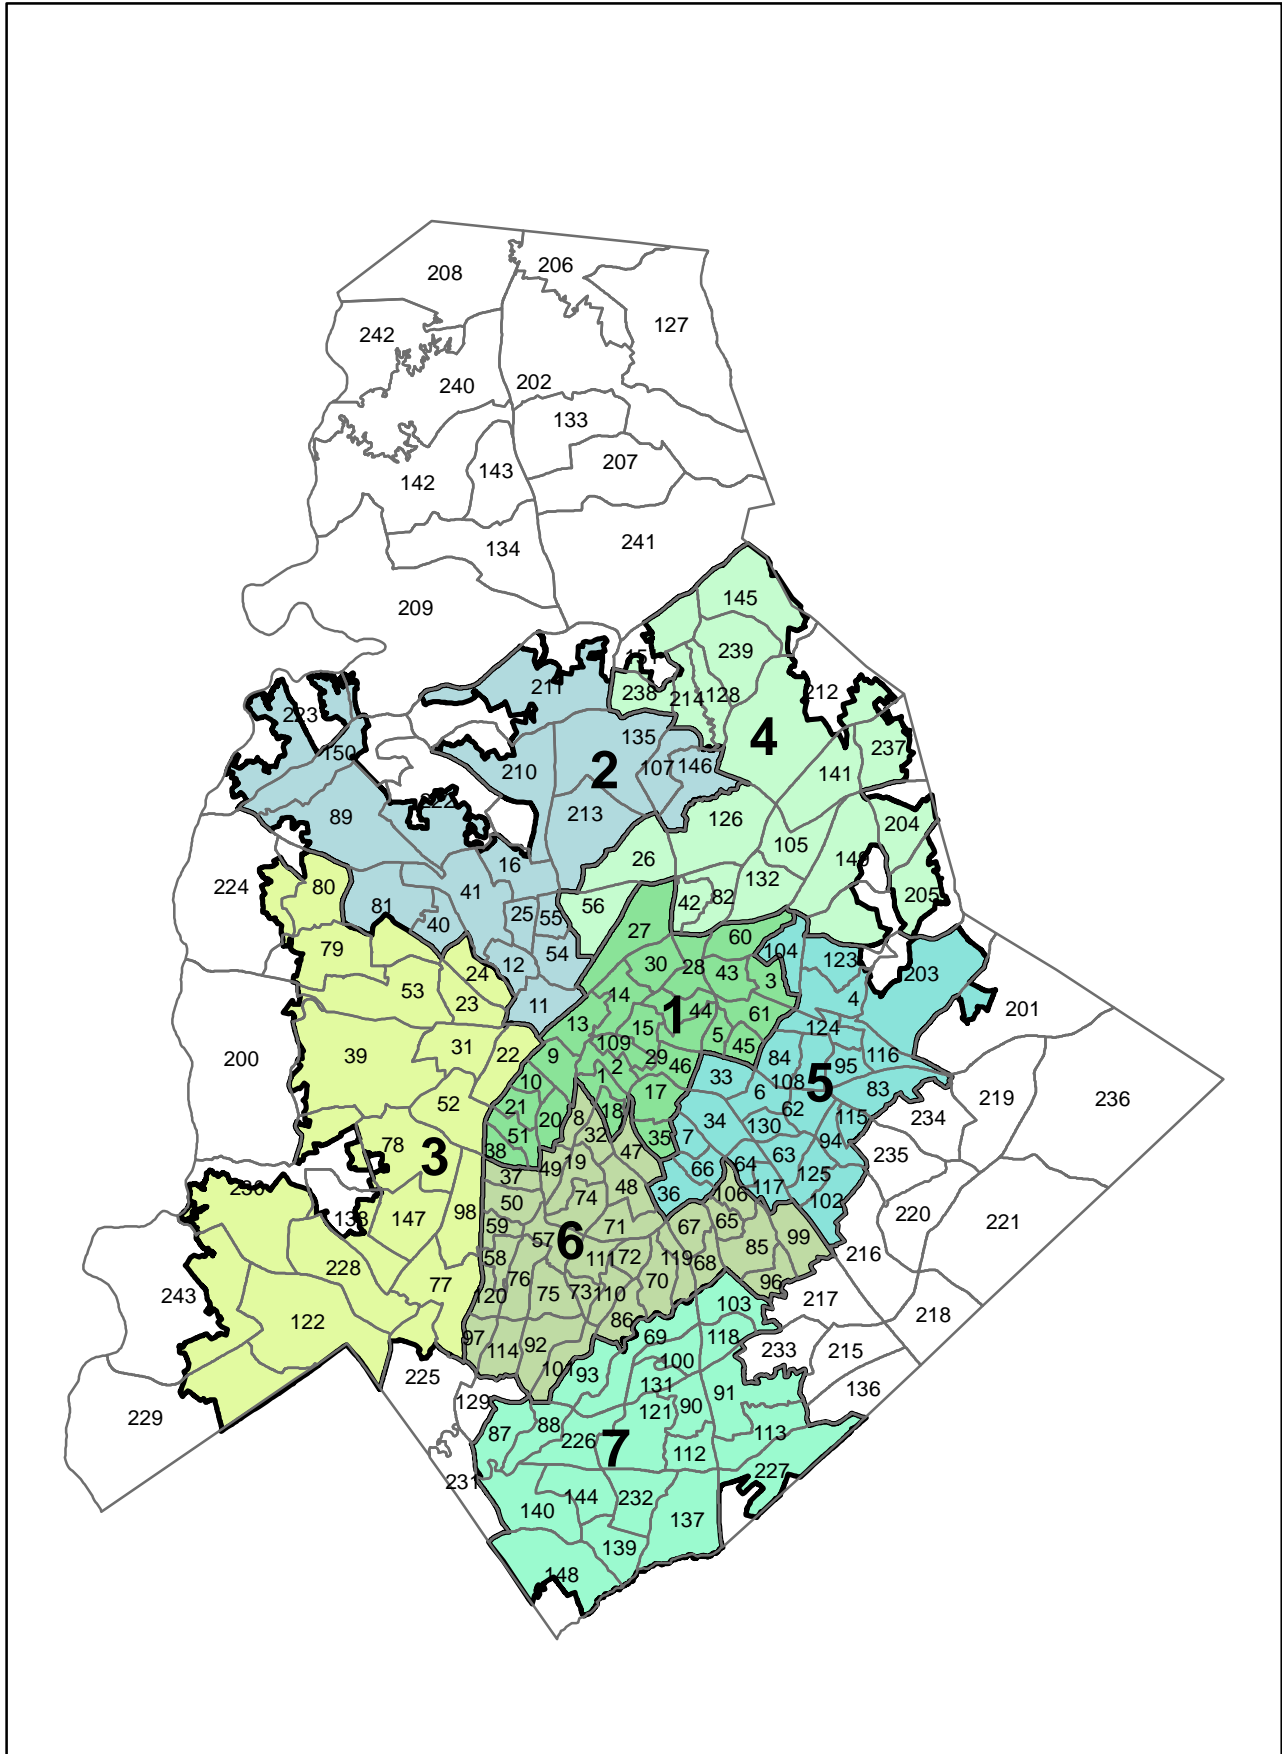

Charlotte City Council Districts

June 2009

Produced for Mecklenburg County
Board of Elections
by Mecklenburg County GIS