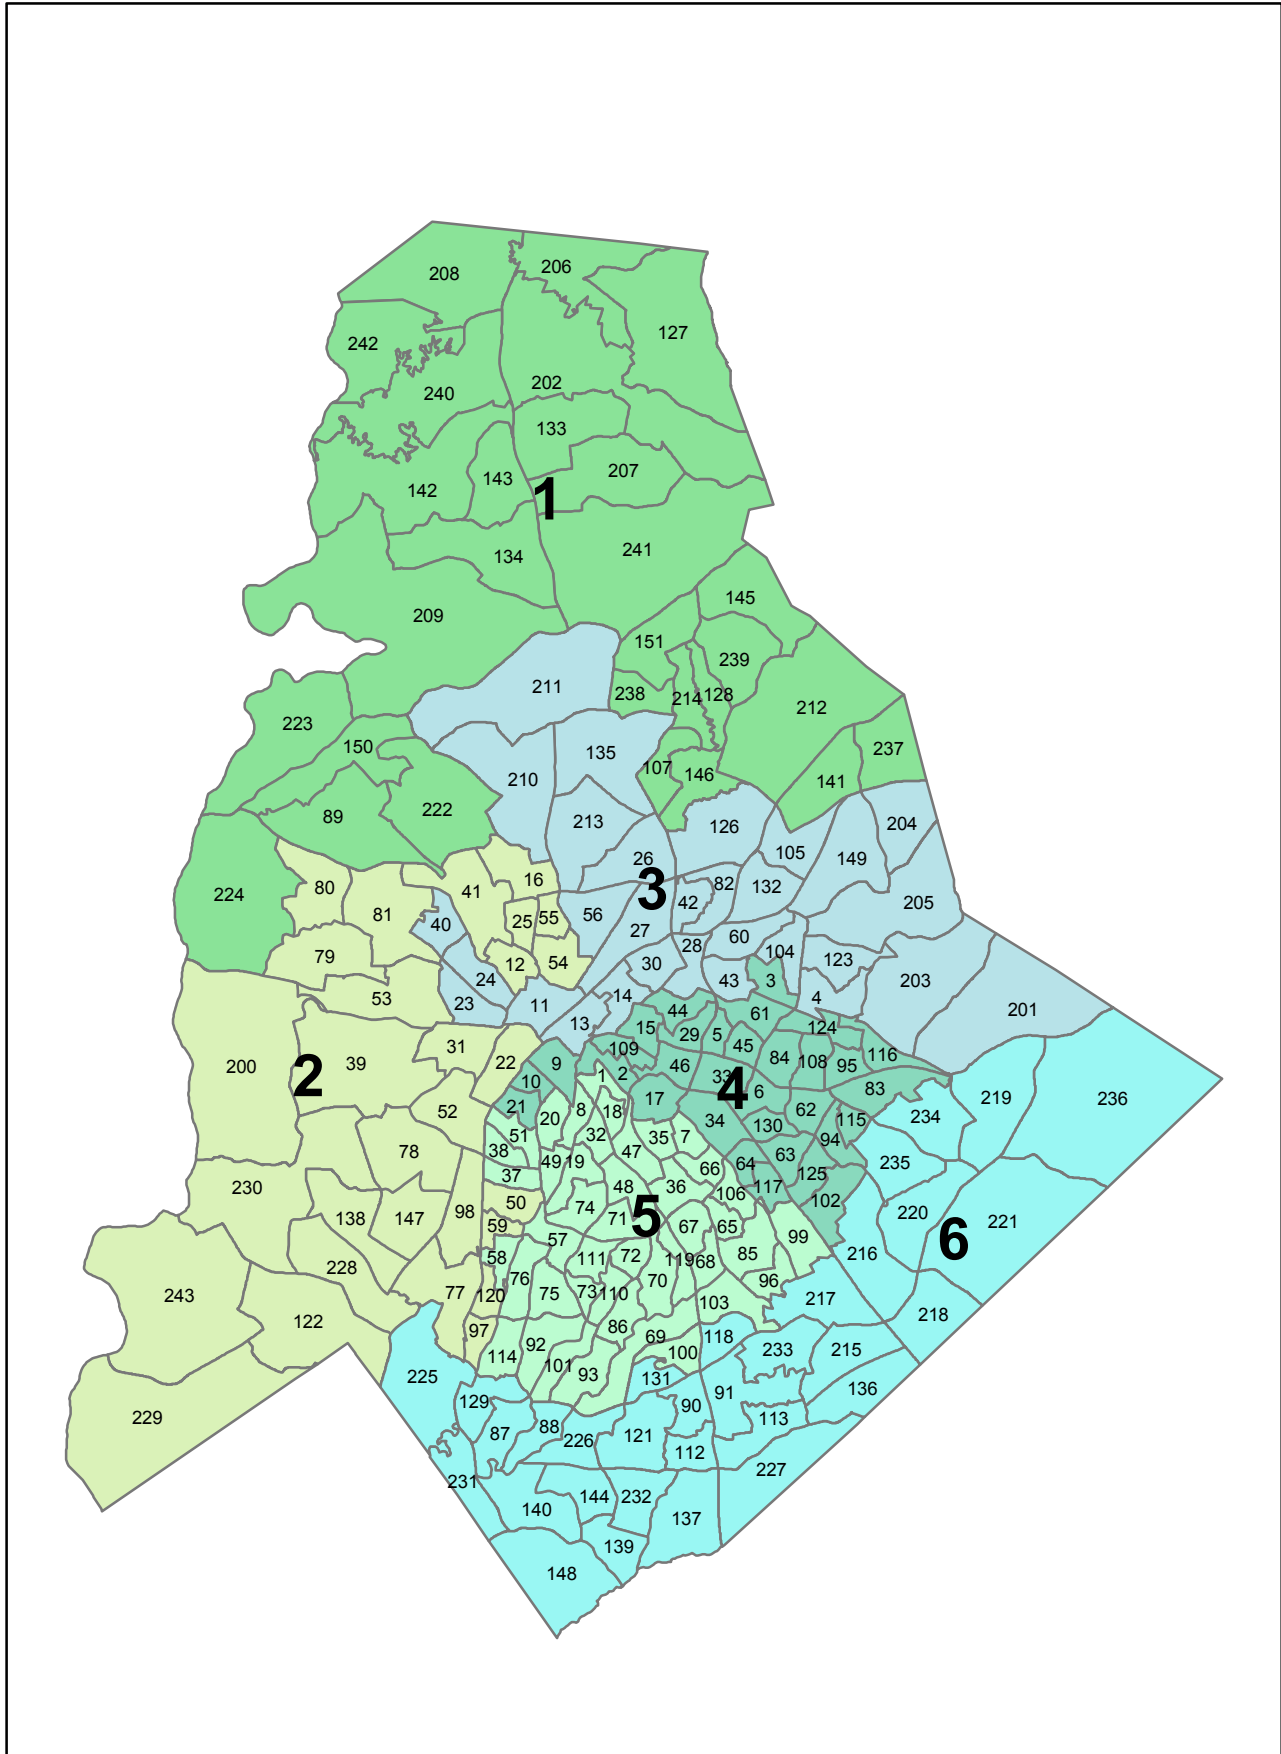

County Commission/School Board Districts

April 2006

Produced for Mecklenburg County
Board of Elections
by Mecklenburg County GIS